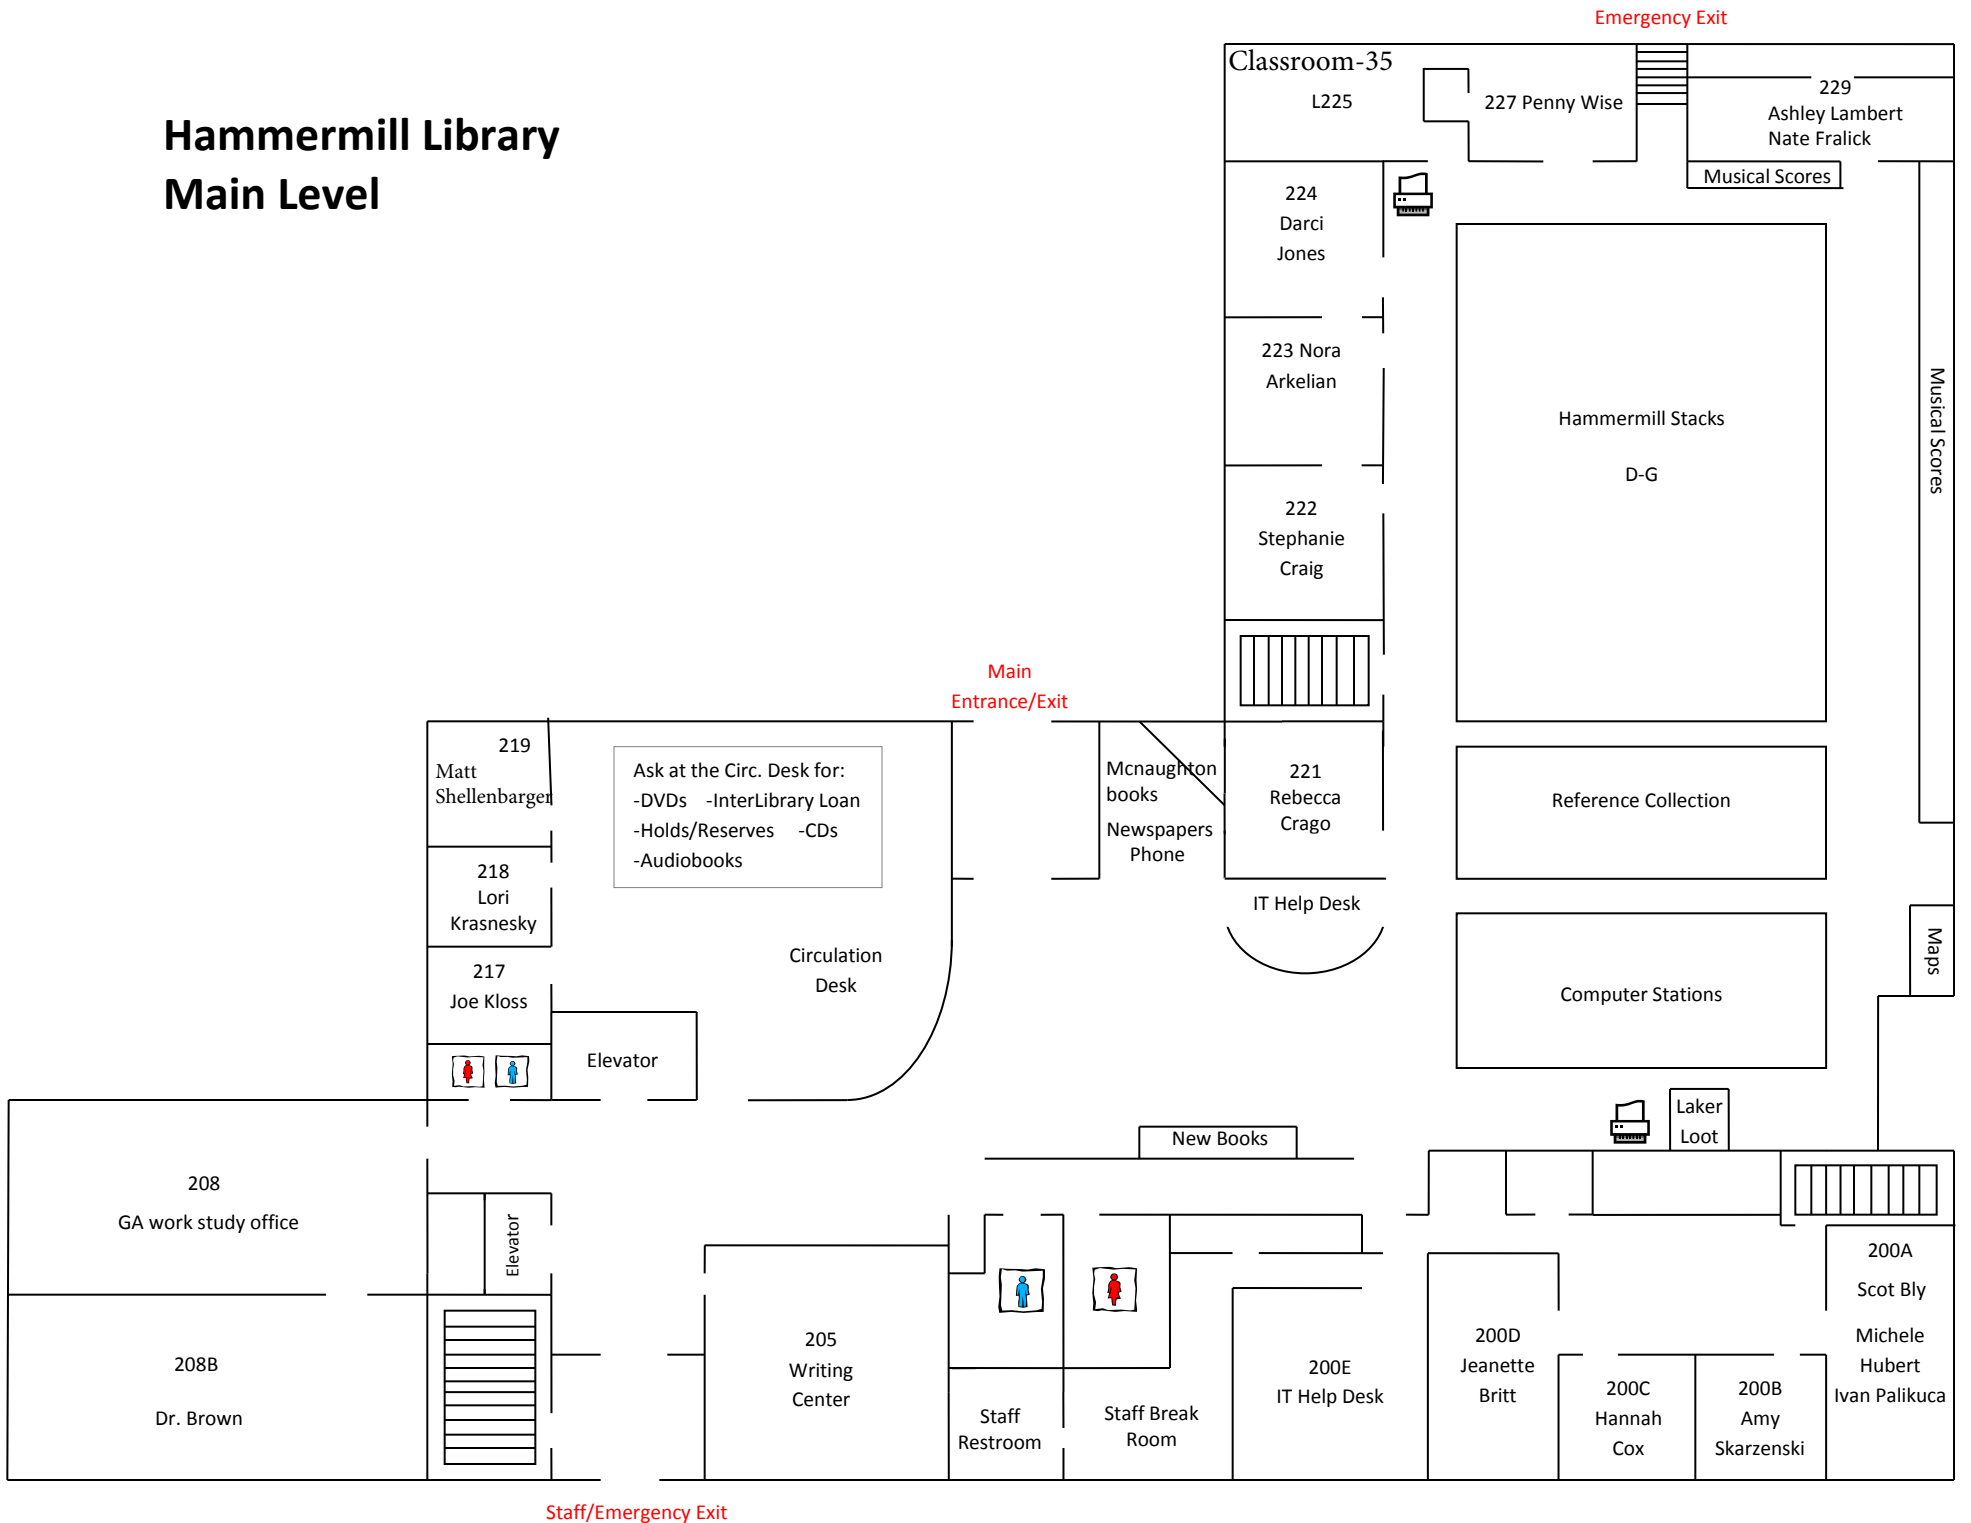

Hammermill Library Main Level

Staff/Emergency Exit

Hammermill Library Level Three

Emergency
Exit

Classroom-21
L325
Language
Lab

327 Mechanical Room

Hammermill Stacks
H - Z

Oversize
Collection

Music CDs
Audio
Equip.
DVD/VHS
Player

To 3R

319
Collaboration
room

317
Study Room

3rd Floor
Computers

Elevator

Storage

Eimer Curriculum Collection

3R

Weber Hall & Walker Reading Room

Hammermill Library Fourth Floor