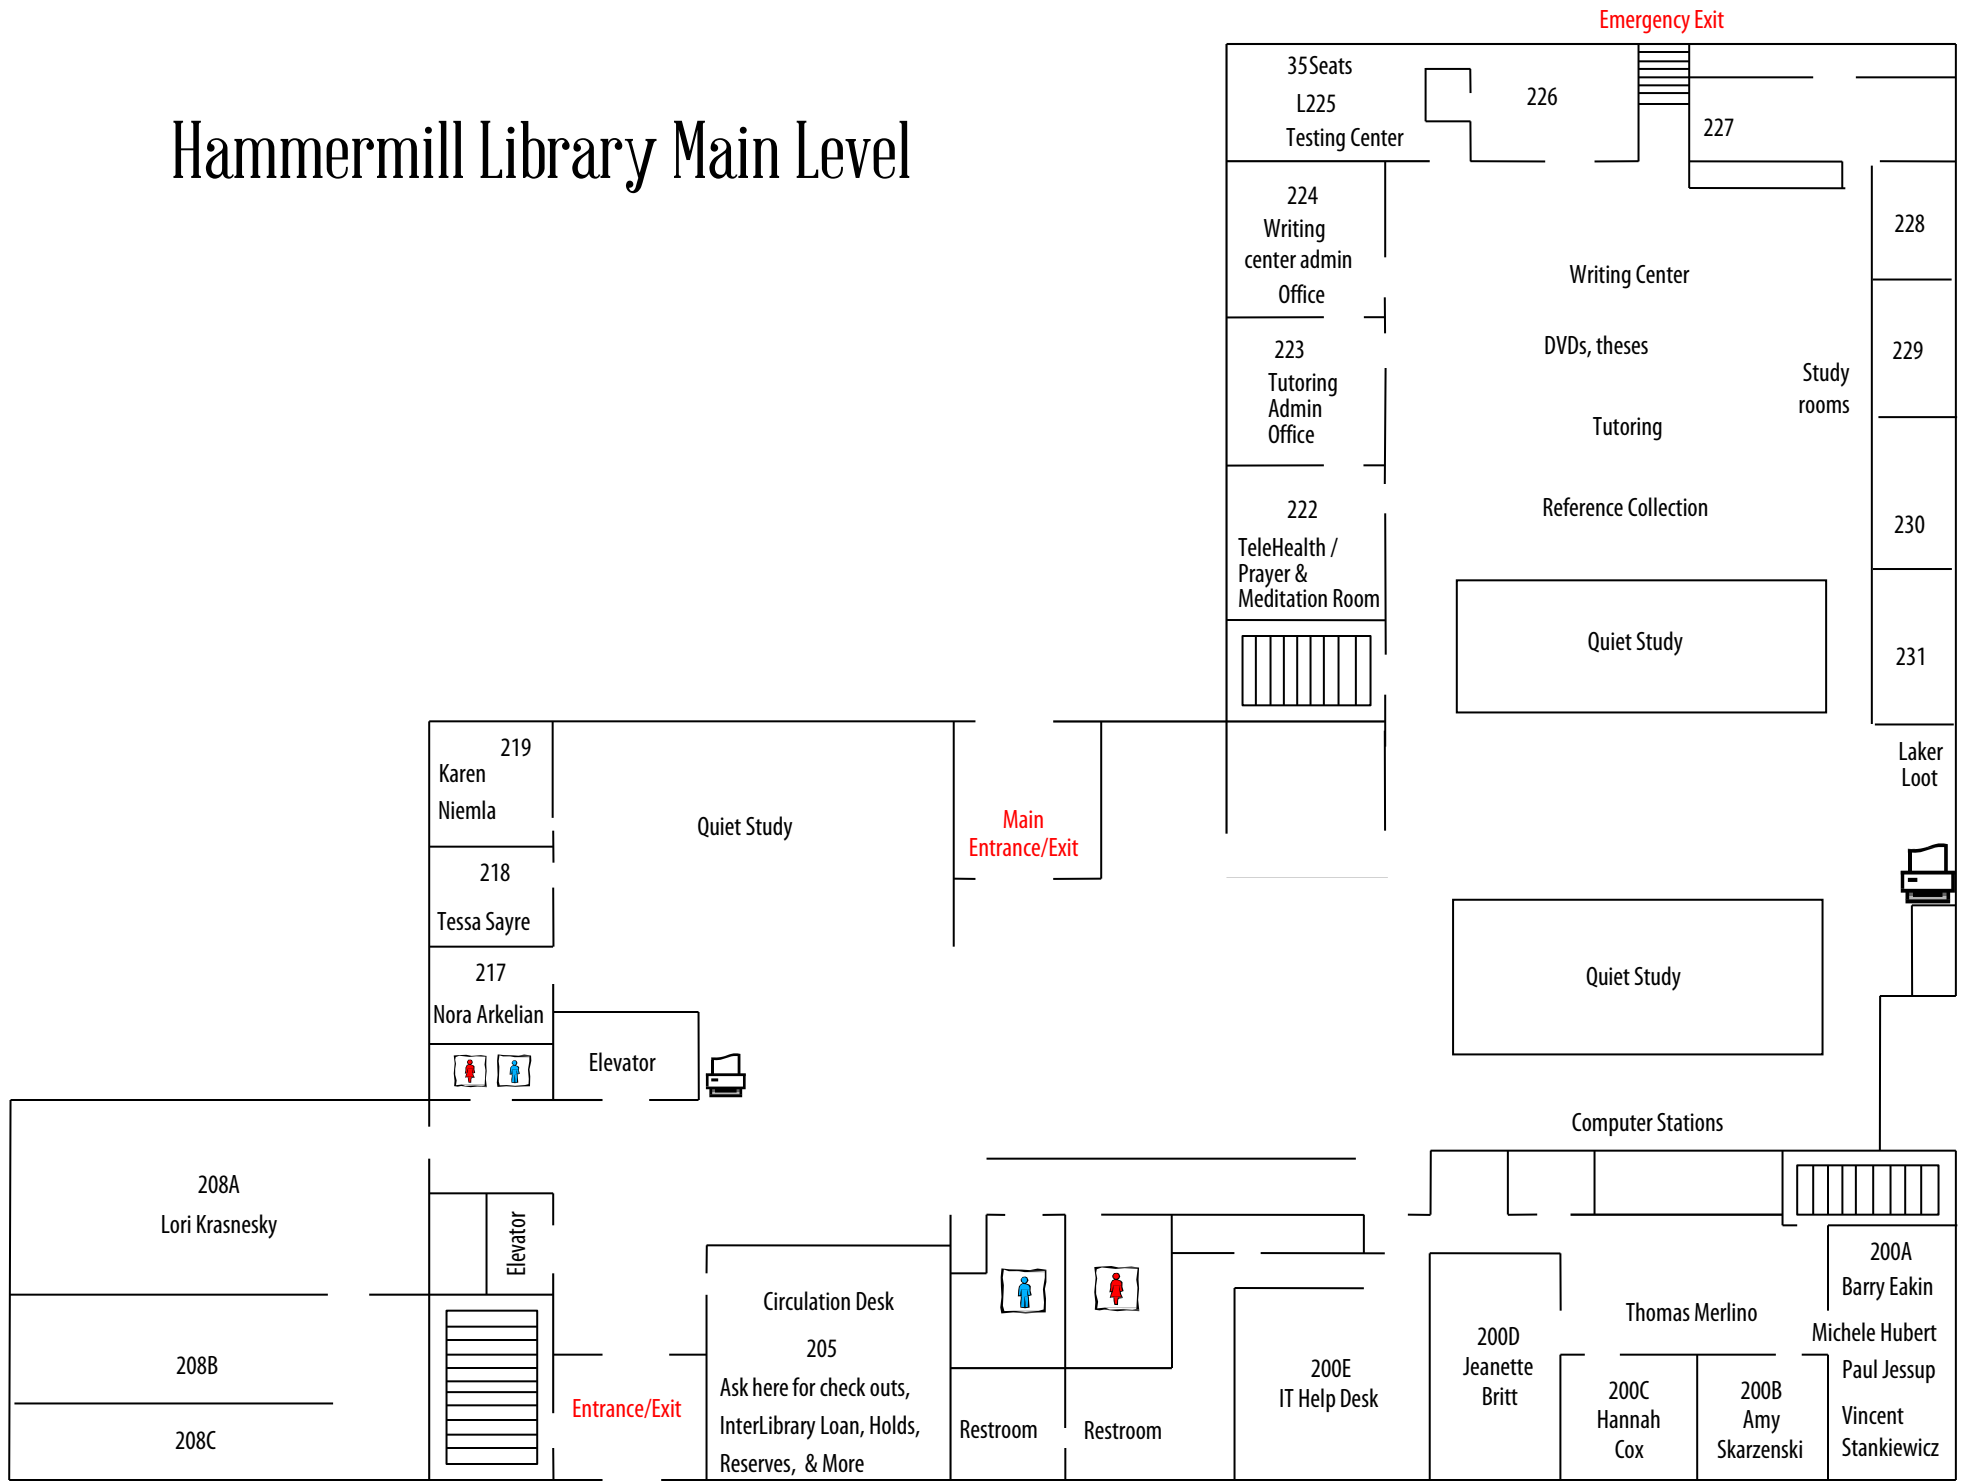

Hammermill Library Main Level

Hammermill Library Lower Level MCPc Cyber Education Center

Hammermill Library Level Three

Emergency Exit

Hammermill Library 3R Weber Hall & Walker Reading Room

Hammermill Library Fourth Floor