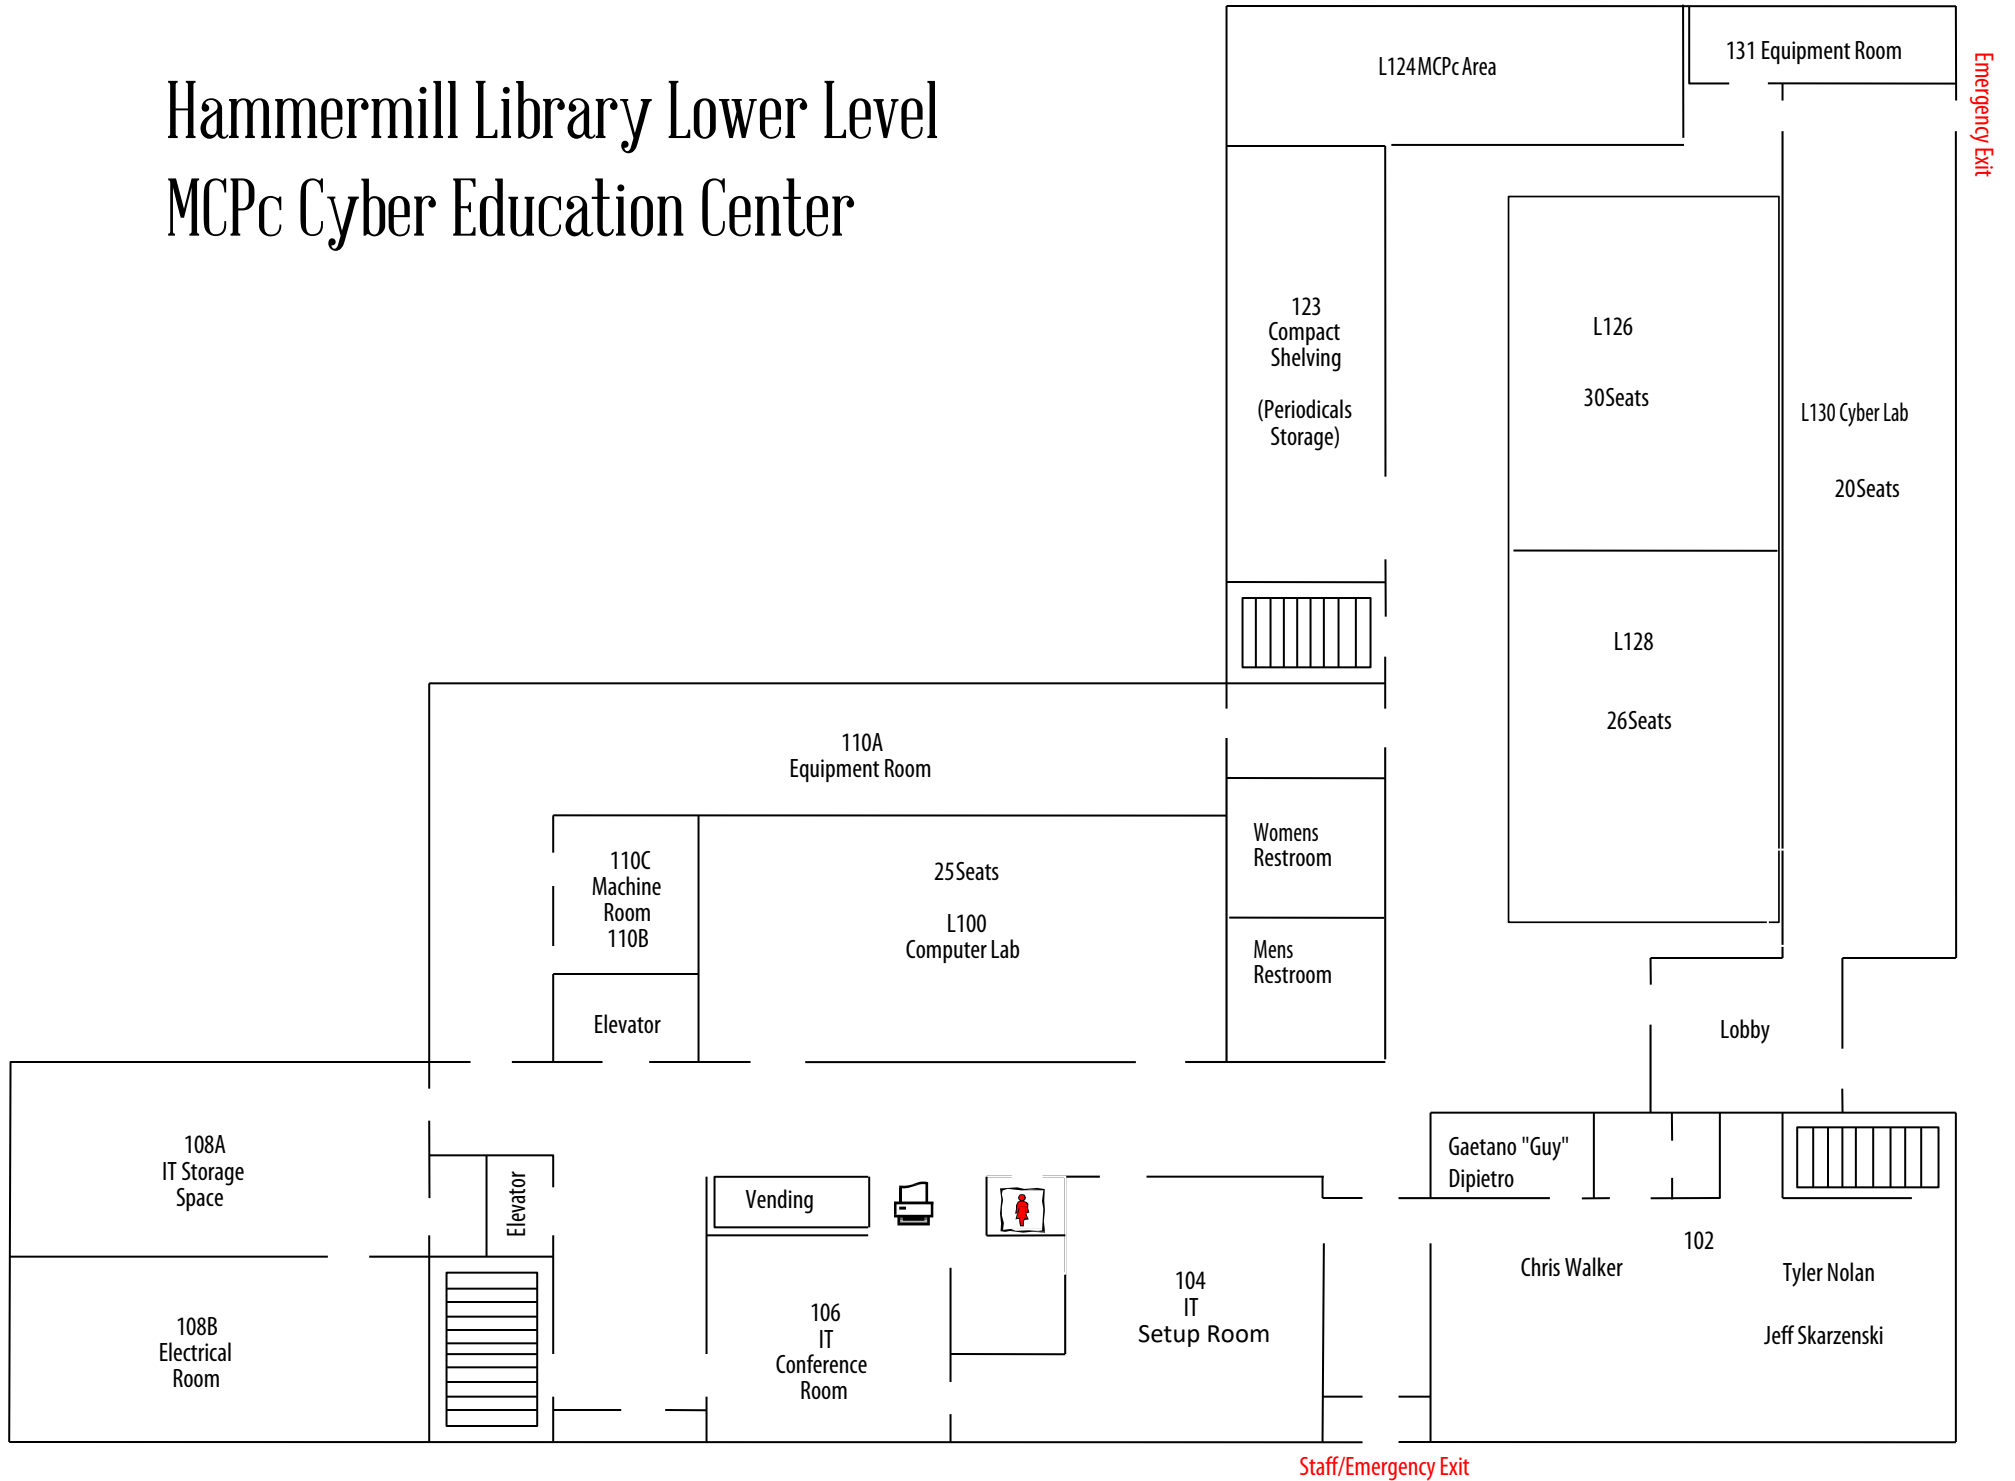

Hammermill Library Main Level

Hammermill Library Lower Level MCPc Cyber Education Center

Hammermill Library Level Three

Emergency Exit

Hammermill Library 3R Weber Hall & Walker Reading Room

Hammermill Library Fourth Floor

CAE Connector Bridge