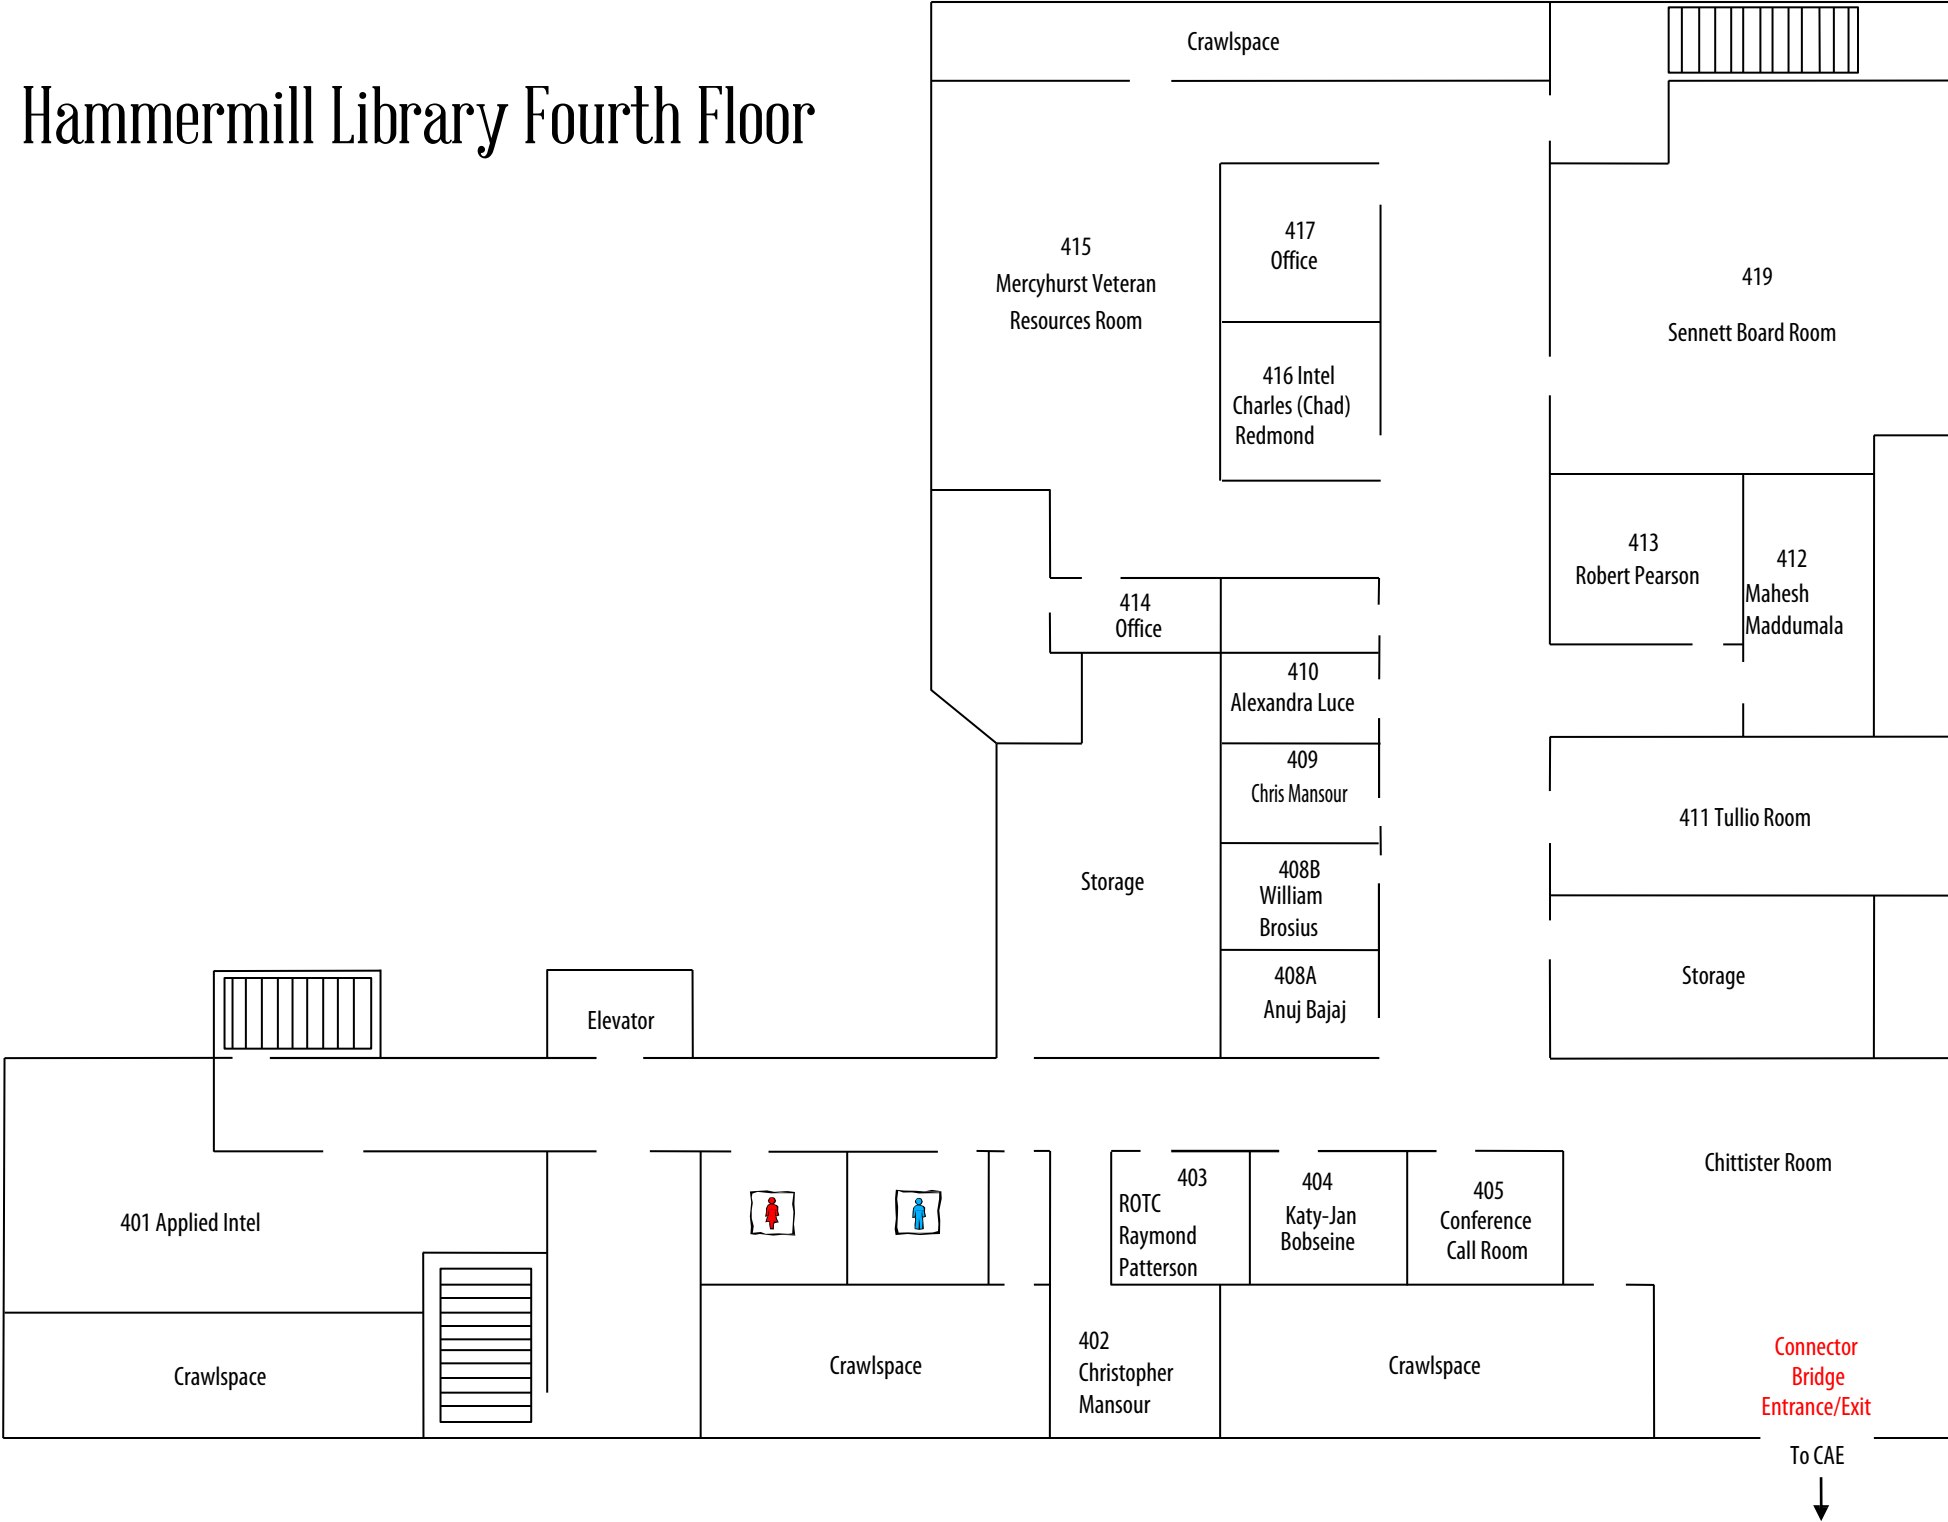

Hammermill Library Main Level

Hammermill Library Lower Level MCPc Cyber Education Center

Hammermill Library Level Three

Emergency Exit

Hammermill Library 3R Weber Hall & Walker Reading Room

Hammermill Library Fourth Floor